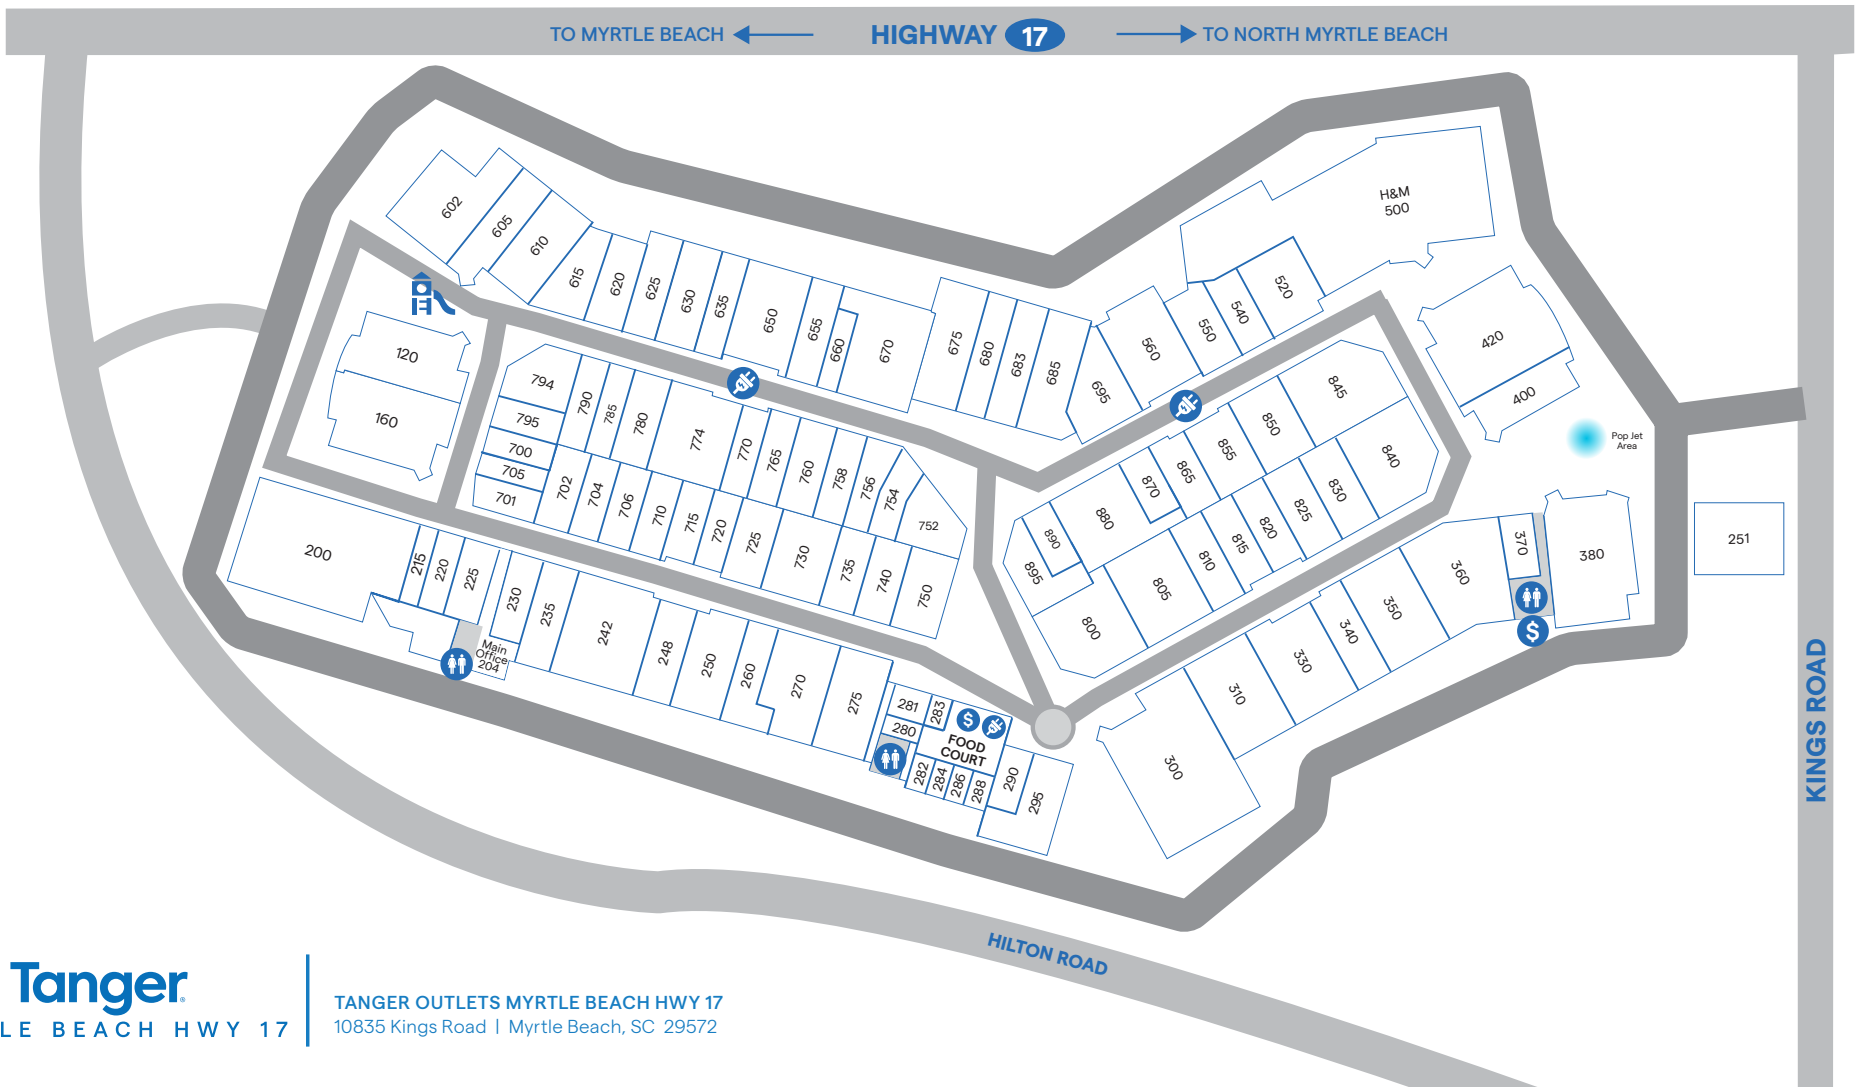

CENTER MAP

Restrooms

ATM

Charging Station

TO MYRTLE BEACH ←

HIGHWAY 17

→ TO NORTH MYRTLE BEACH

ACCESSORIES & JEWELRY

CHILDREN'S APPAREL

845	Adidas	(843) 913-4145
730	Carter's Oshkosh	New (843) 358-9922
350	Columbia Factory Store	(843) 213-3084
520	Disney Outlet	(843) 449-0129
160	Gap Factory	(843) 497-0273
500	H&M	(855) 466-7467
805	Hanes	(843) 449-6638
675	J.Crew Crewcuts Factory	(843) 213-0240
840	Nautica Factory Store	(843) 449-6655
300	Old Navy Outlet	(843) 449-1432
420	Polo Ralph Lauren	(843) 449-7074
774	Quiet Storm Surf Shop	(843) 449-4577
830	Vineyard Vines	(843) 213-0624