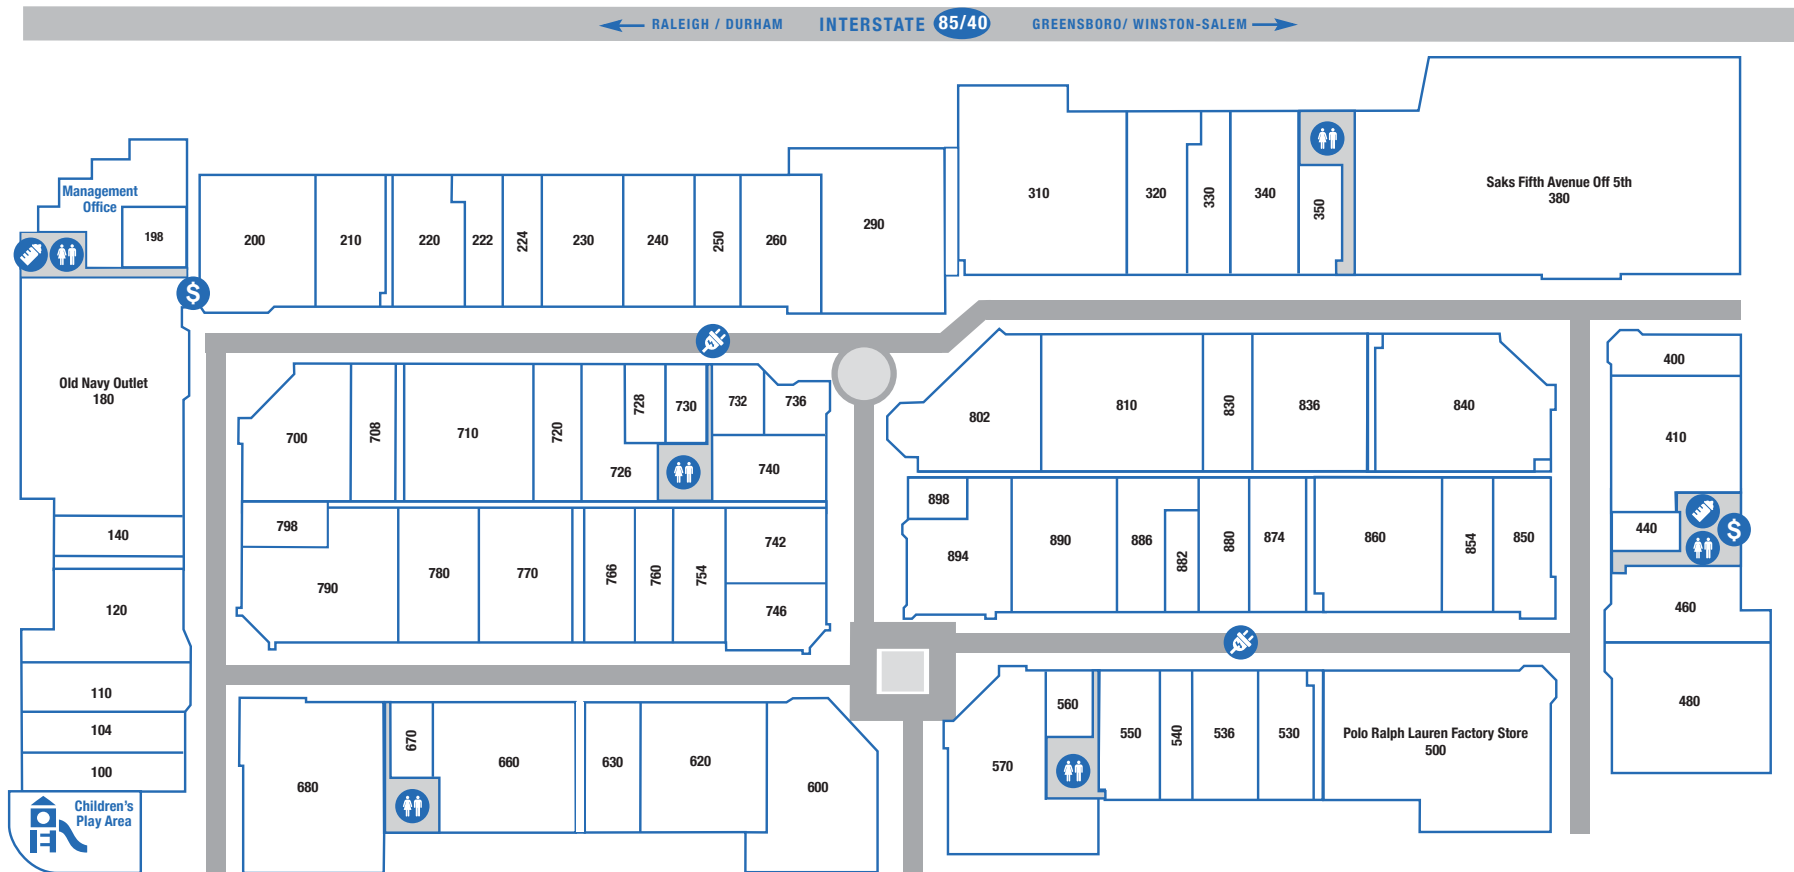

CENTER MAP

Restrooms

Mothers' Room

ATM

Charging Station

ACCESSORIES & JEWELRY

110	Aerie	(919) 568-4203
836	American Eagle Outfitters	(919) 304-0560
780	Ann Taylor Factory Store	(919) 304-2572
670	Claire's	(919) 563-0139
894	Coach	(919) 304-1291
710	Columbia Factory Store	(919) 563-2962
630	Crocs	(984) 201-6164
830	Francesca's	(984) 203-3001
410	Guess Factory Store	(919) 563-2344
890	J.Crew Crewcuts Factory	(919) 304-2834
736	Jared Vault	(919) 563-2471
760	Johnston & Murphy	(919) 563-2826
726	Kate Spade New York	(919) 304-0099
746	Kay Jewelers Outlet	(919) 304-1650
440	Lids	(984) 290-1051
802	Michael Kors	(919) 304-2360
330	Oakley	(919) 304-2440
180	Old Navy Outlet	(919) 304-0653
860	Palmetto Moon	(984) 983-7282
732	Pandora	(336) 738-3334
500	Polo Ralph Lauren	(919) 304-2121
200	Puma Outlet	(984) 426-1121
380	Saks OFF 5TH	(919) 563-6006
766	Samsonite Factory Outlet	(919) 563-1518
250	Simply Southern	(919) 304-0973
560	Sunglass Hut	(919) 563-0098
898	Sunglass Hut	(919) 304-1118
220	Tory Burch	(919) 563-0079
740	Vera Bradley	(919) 568-0707

754	Lucky Brand Jeans	(919) 563-2630
802	Michael Kors	(919) 304-2360
310	Nike Factory Store	(919) 563-2172
330	Oakley	(919) 304-2440
180	Old Navy Outlet	(919) 304-0653
860	Palmetto Moon	(984) 983-7282
500	Polo Ralph Lauren	(919) 304-2121
200	Puma Outlet	(984) 426-1121
770	Rue21	(919) 304-3111
380	Saks OFF 5TH	(919) 563-6006
250	Simply Southern	(919) 304-0973
240	Skechers	(919) 304-1671
460	Talbots Outlet	(919) 563-0160
570	Tommy Hilfiger	(919) 304-2600
220	Tory Burch	(919) 563-0079
810	Under Armour	(919) 241-5894
224	Uniform Destination	(919) 563-1320
700	Vans Outlet	(919) 304-0226
210	Vineyard Vines	(919) 563-2804

660	Rack Room Shoes	(919) 563-2027
380	Saks OFF 5TH	(919) 563-6006
740	Skechers	(919) 304-1671
720	Sperry	(984) 203-3101
220	Tory Burch	(919) 563-0079
810	Under Armour	(919) 241-5894
700	Vans Outlet	(919) 304-0226